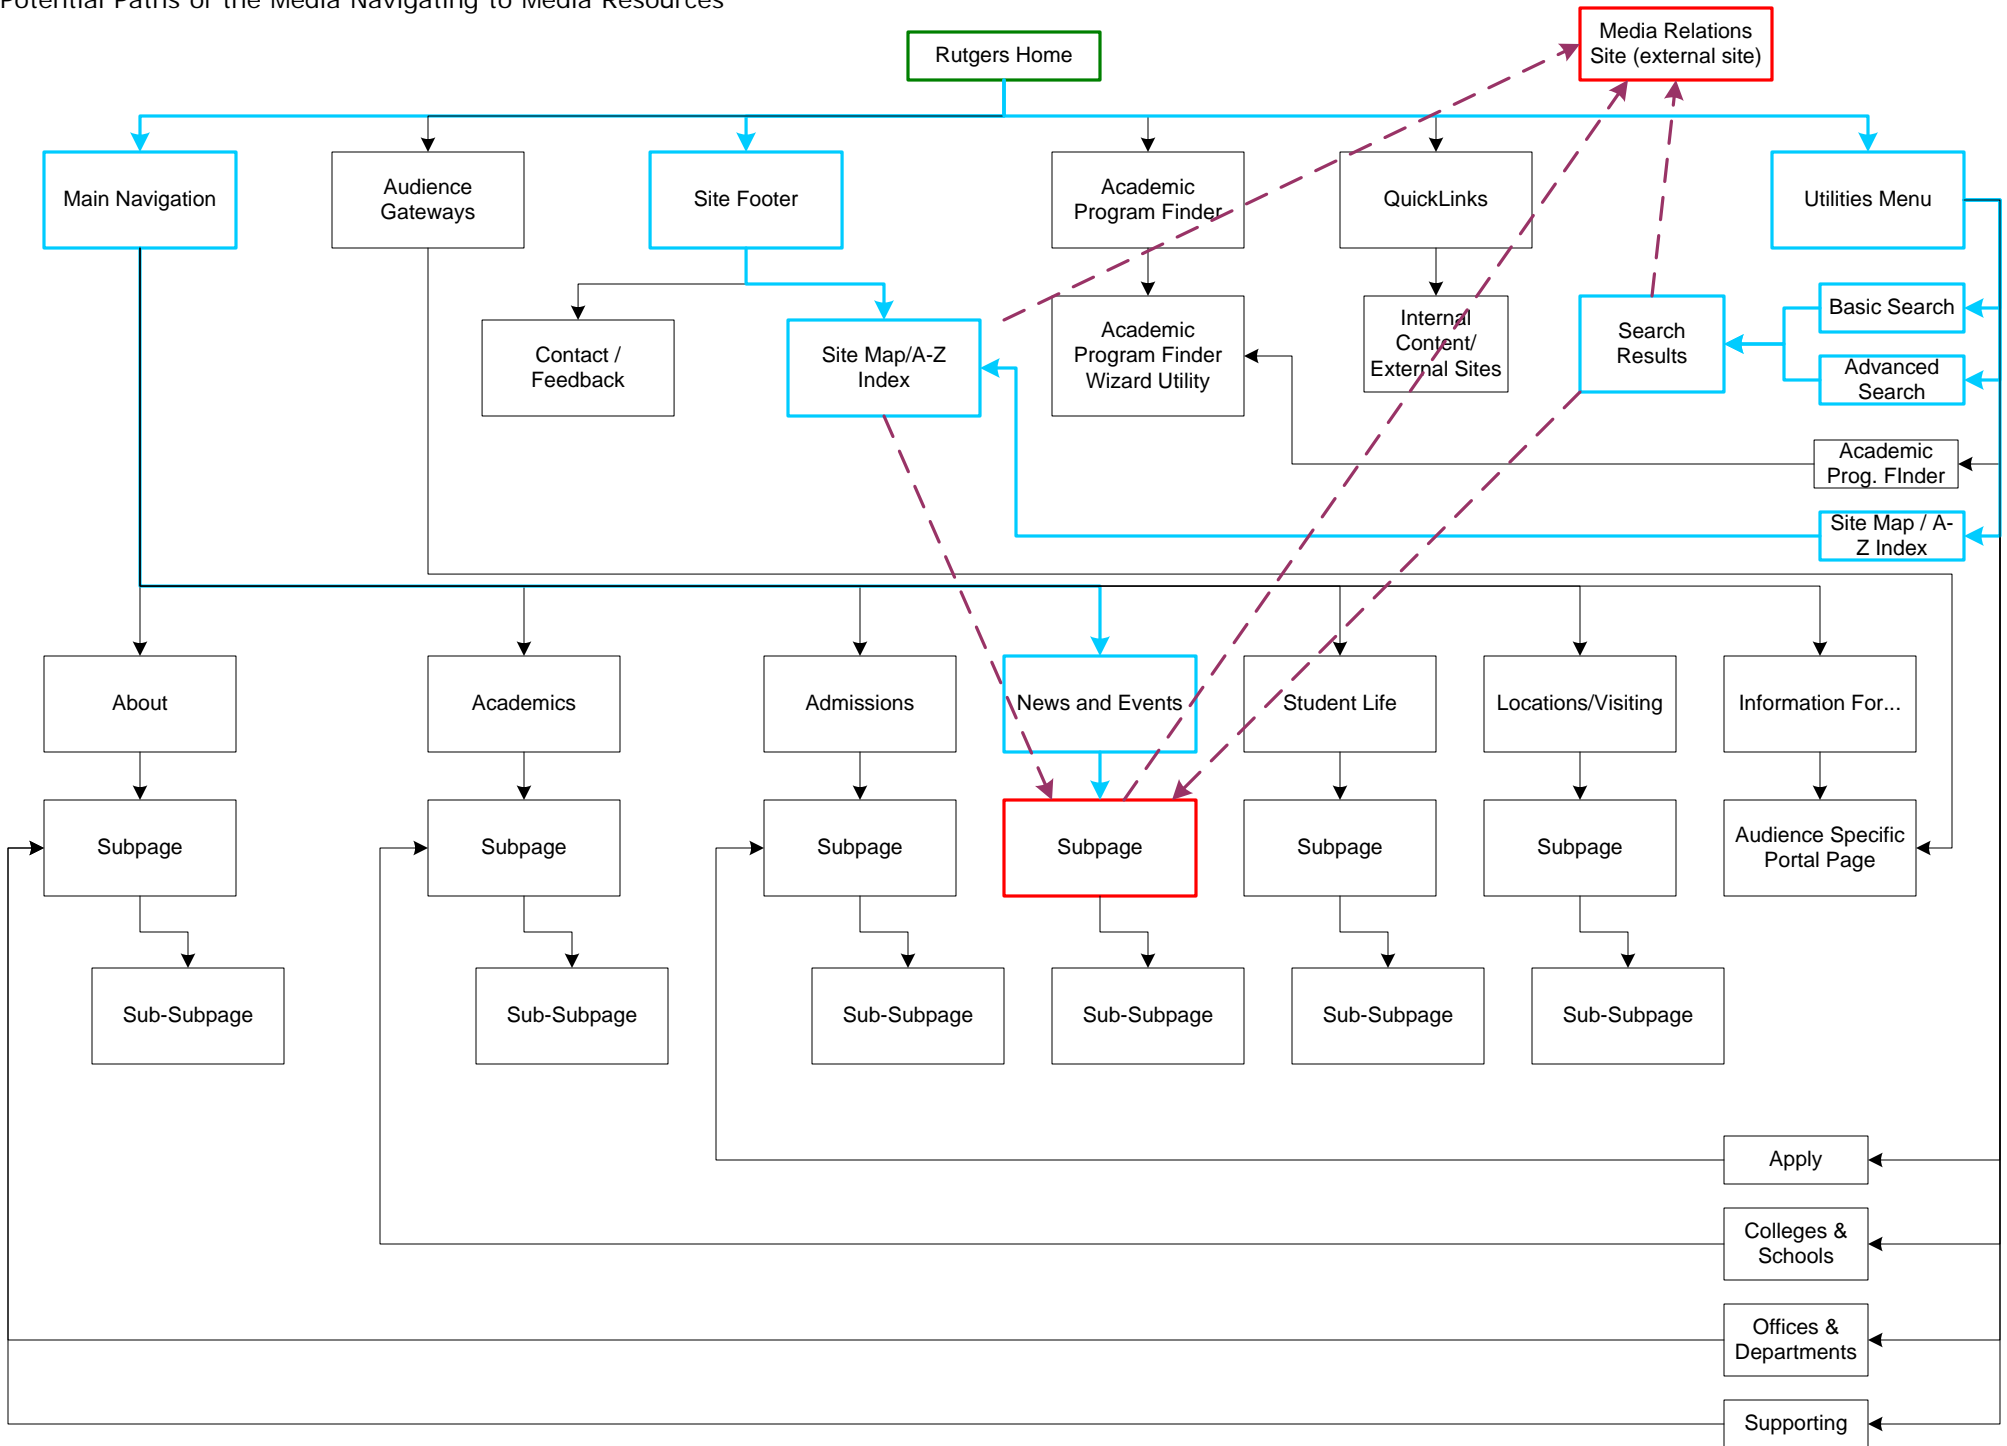

USER PATHS OF INTEREST

for

Rutgers Universitywide Core Site

by

Digital Wave Technologies

Key

	Site Structure
	Destination
	Navigation Paths
	Crosslink Potential

Potential Paths of a Current Student Navigating to myRutgers

Potential Paths of a Current Student Navigating to a Campus Page

Potential Paths of an Undergraduate Prospective Student Navigating to the Online Application

Potential Paths of an Undergraduate Prospective Student Navigating to a Major Page

Potential Paths of an Undergraduate Prospective Student Navigating to a School Page

Potential Paths of a Graduate Prospective Student Navigating to a School Site

Potential Paths of the General Public Navigating to New Jersey Information

Potential Paths of the Media Navigating to Media Resources

Potential Paths of Multiple Audiences Navigating to Directions/Visitor Information

Potential Paths of Multiple Audiences Navigating to Research