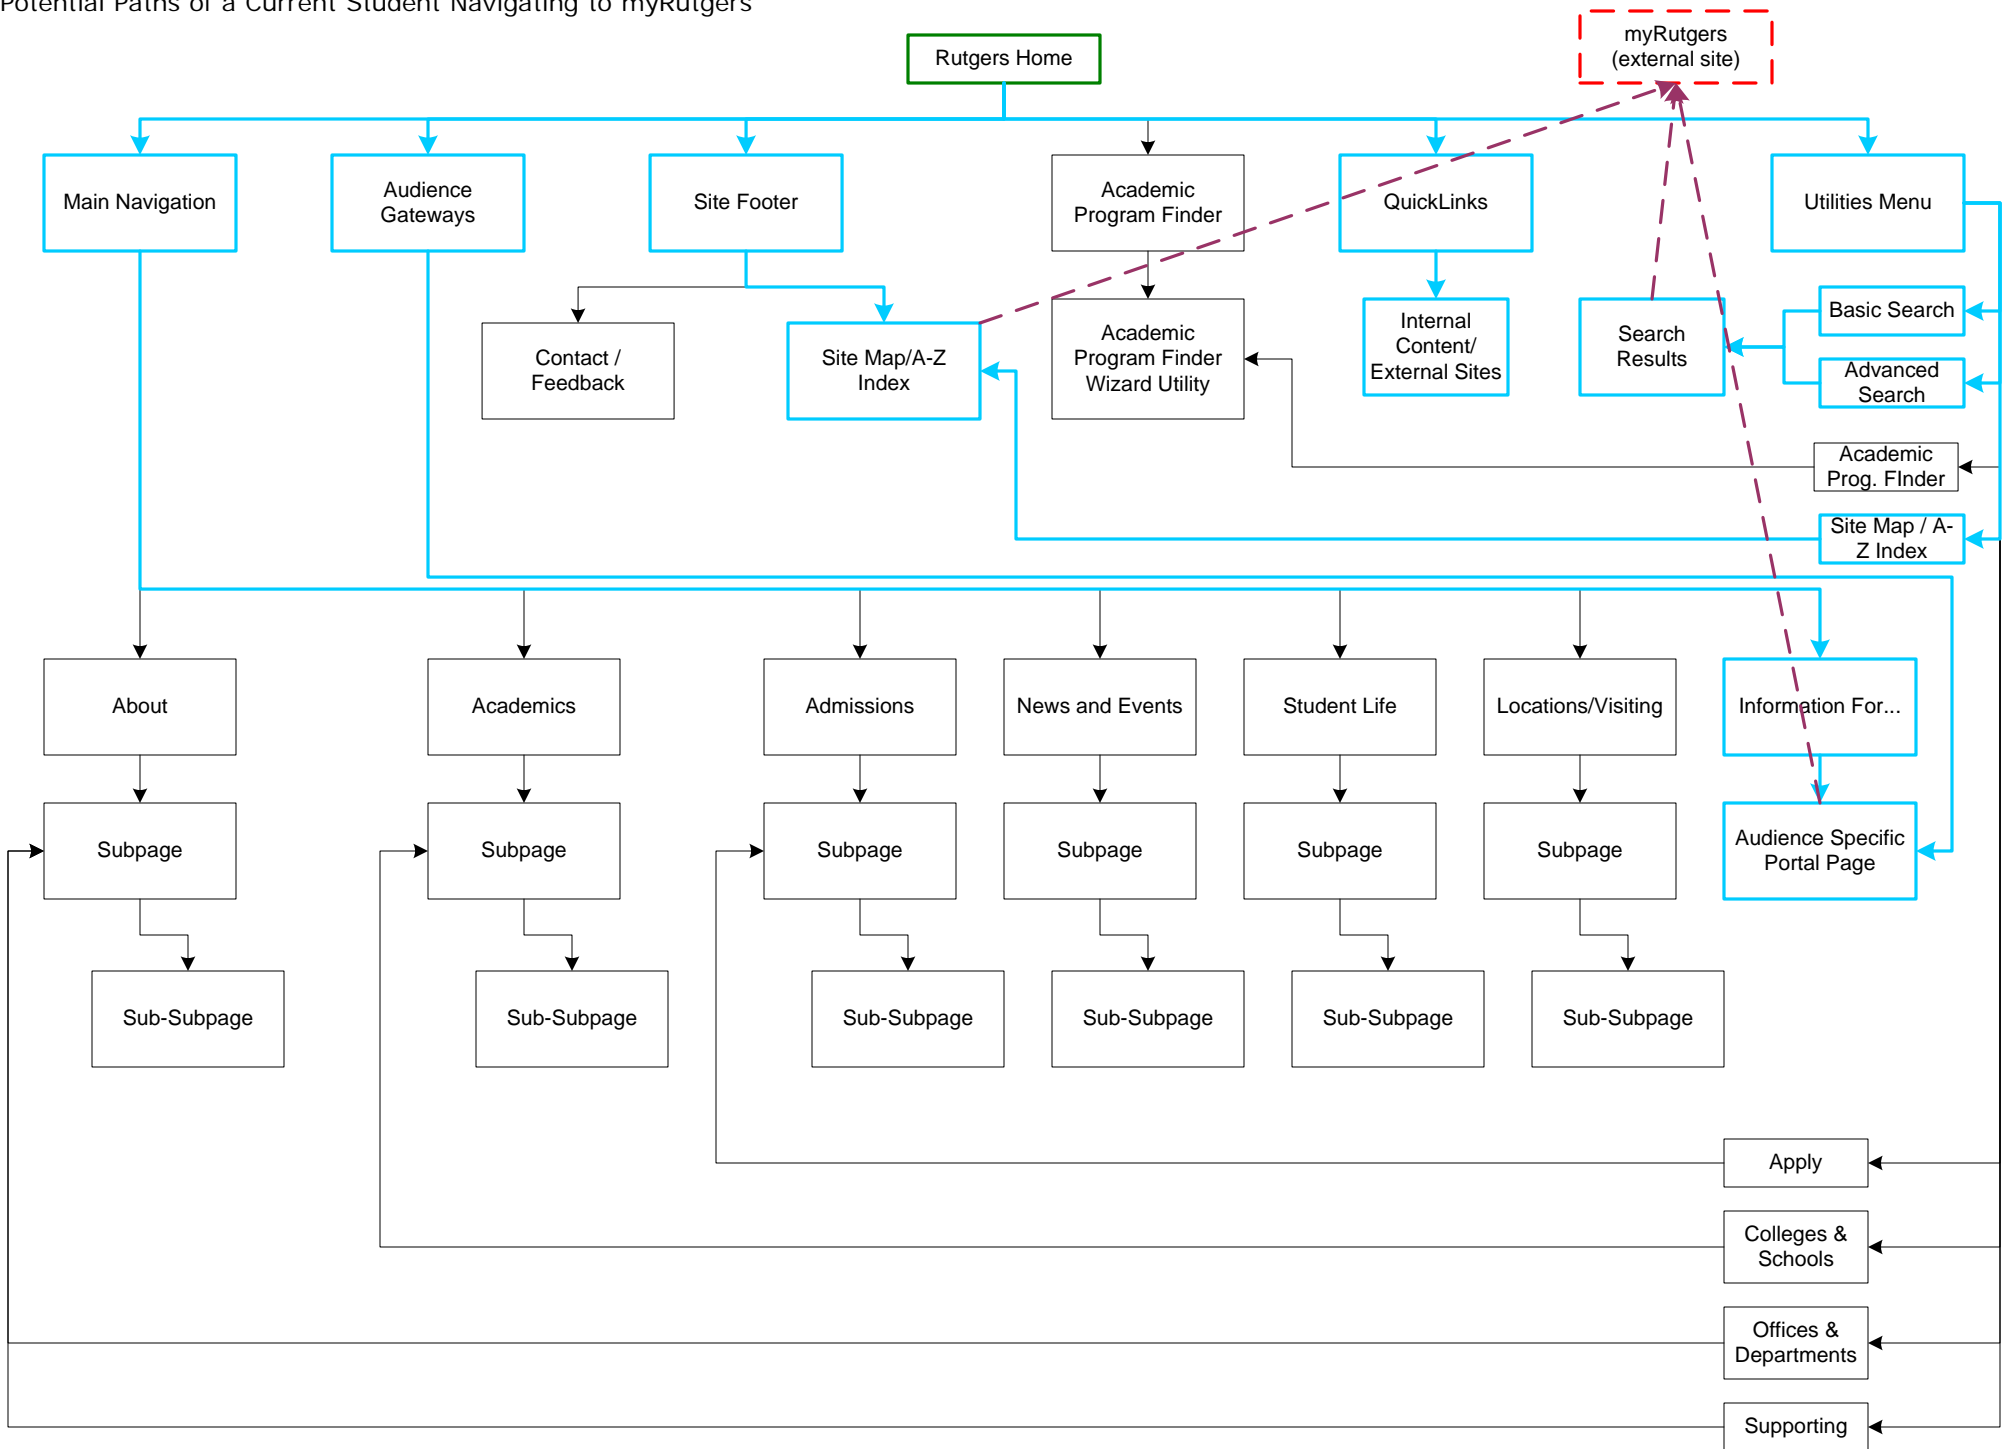

USER PATHS OF INTEREST

for

Rutgers Universitywide Core Site

by

Digital Wave Technologies

Key

	Site Structure
	Destination
	Navigation Paths
	Crosslink Potential

Potential Paths of a Current Student Navigating to myRutgers

Potential Paths of a Current Student Navigating to a Campus Page

Potential Paths of an Undergraduate Prospective Student Navigating to the Online Application

Potential Paths of an Undergraduate Prospective Student Navigating to a Major Page

Potential Paths of an Undergraduate Prospective Student Navigating to a School Page

Potential Paths of a Graduate Prospective Student Navigating to a School Site

Potential Paths of the General Public Navigating to New Jersey Information

Potential Paths of the Media Navigating to Media Resources

Potential Paths of Multiple Audiences Navigating to Directions/Visitor Information

Potential Paths of Multiple Audiences Navigating to Research