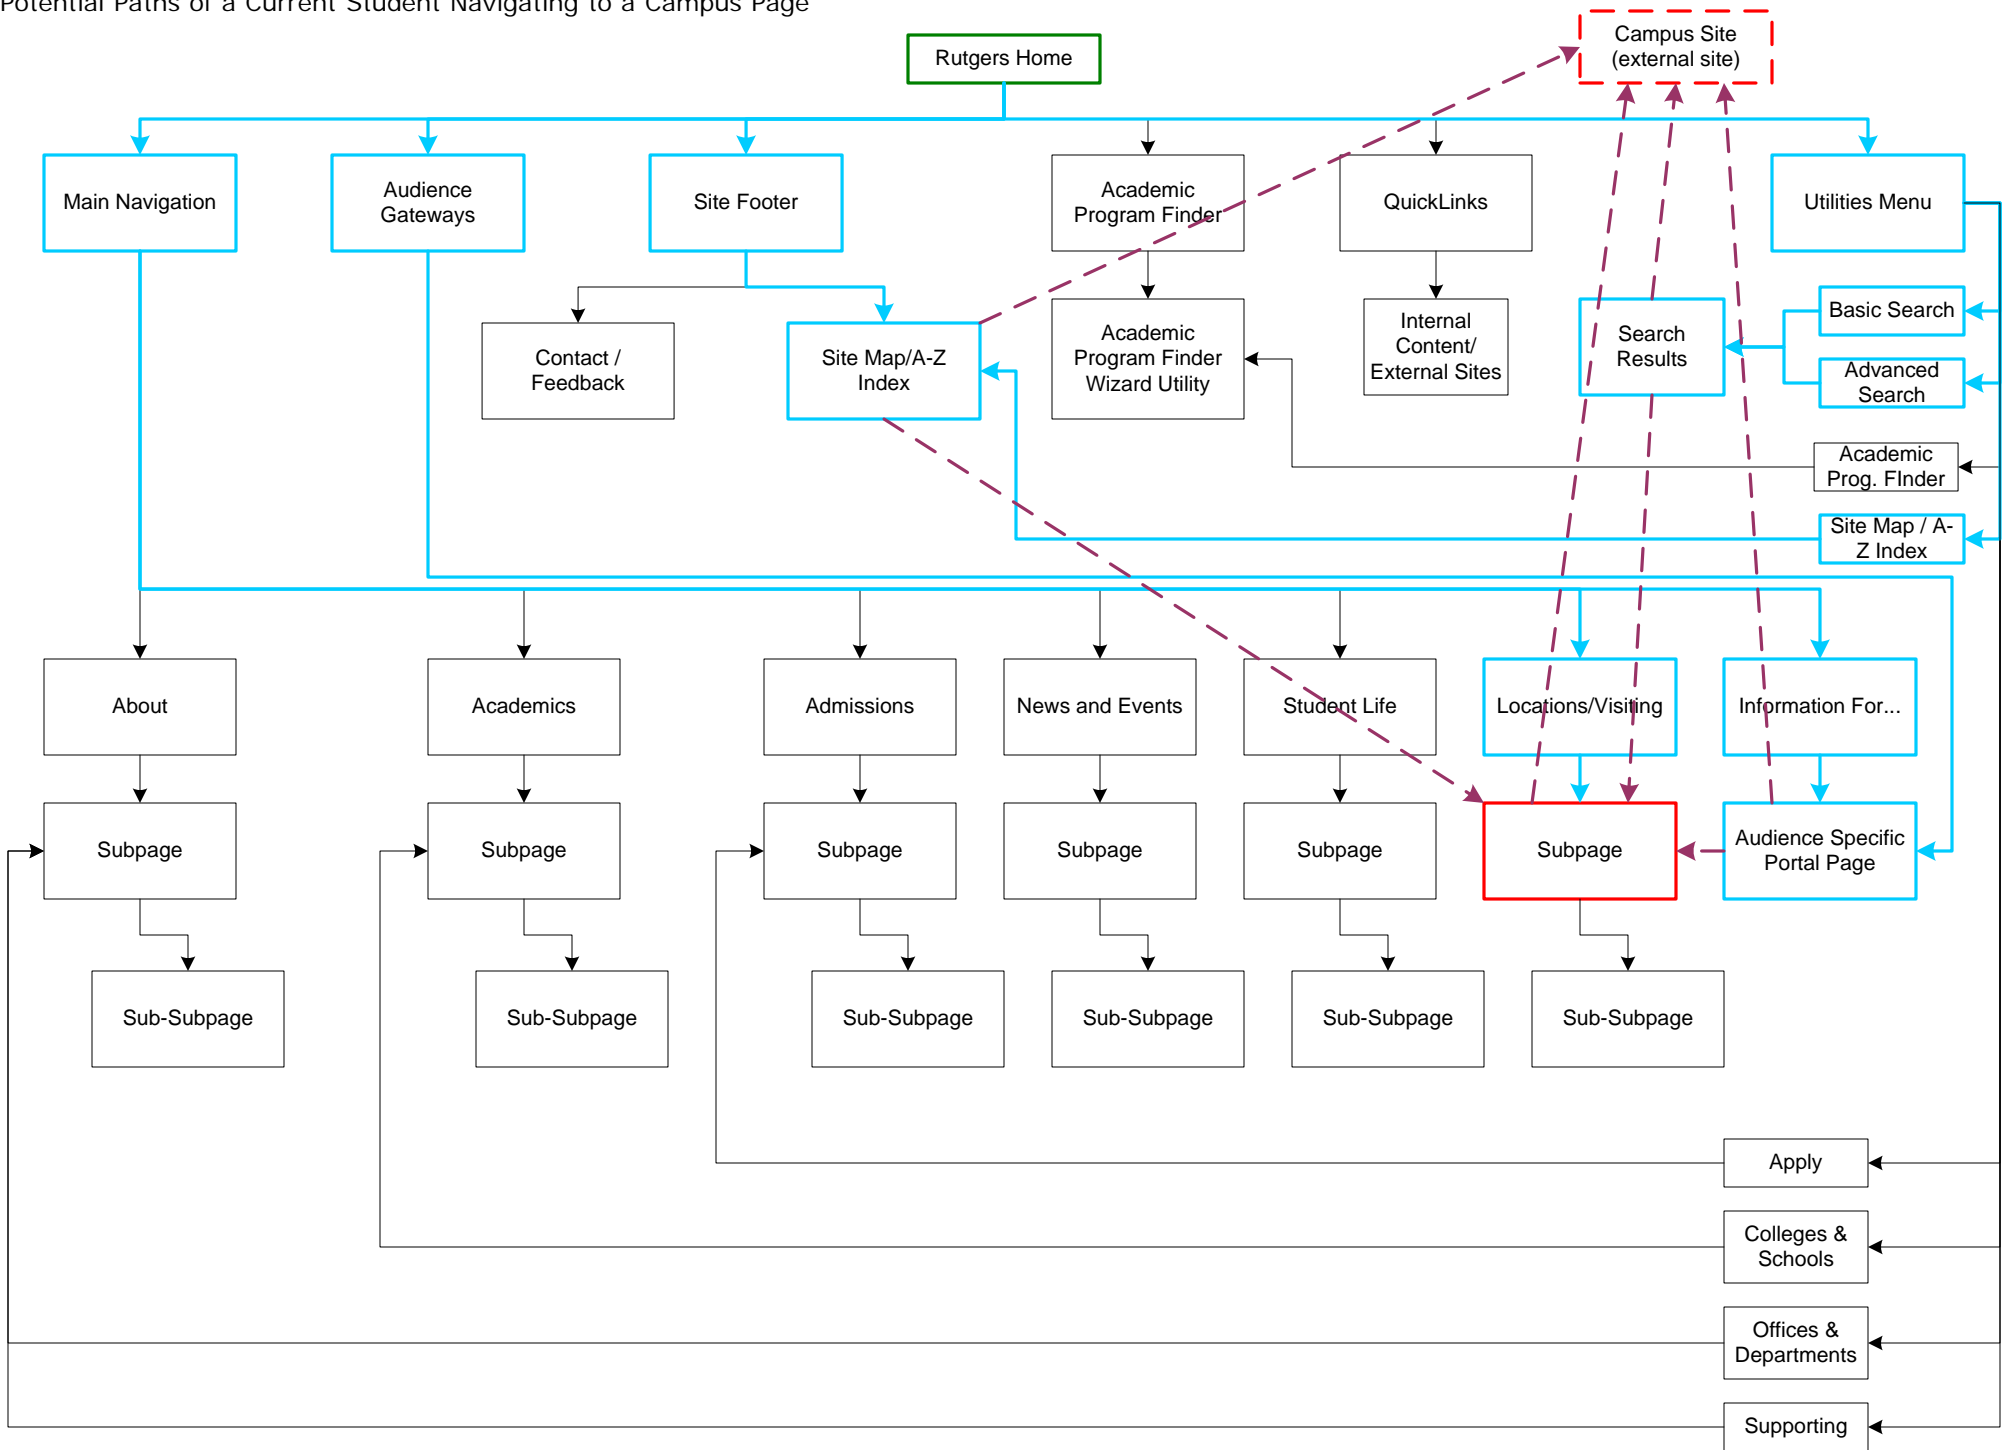

USER PATHS OF INTEREST

for

Rutgers Universitywide Core Site

by

Digital Wave Technologies

Key

	Site Structure
	Destination
	Navigation Paths
	Crosslink Potential

Potential Paths of a Current Student Navigating to myRutgers

Potential Paths of a Current Student Navigating to a Campus Page

Potential Paths of an Undergraduate Prospective Student Navigating to the Online Application

Potential Paths of an Undergraduate Prospective Student Navigating to a Major Page

Potential Paths of an Undergraduate Prospective Student Navigating to a School Page

Potential Paths of a Graduate Prospective Student Navigating to a School Site

Potential Paths of the General Public Navigating to New Jersey Information

Potential Paths of the Media Navigating to Media Resources

Potential Paths of Multiple Audiences Navigating to Directions/Visitor Information

Potential Paths of Multiple Audiences Navigating to Research