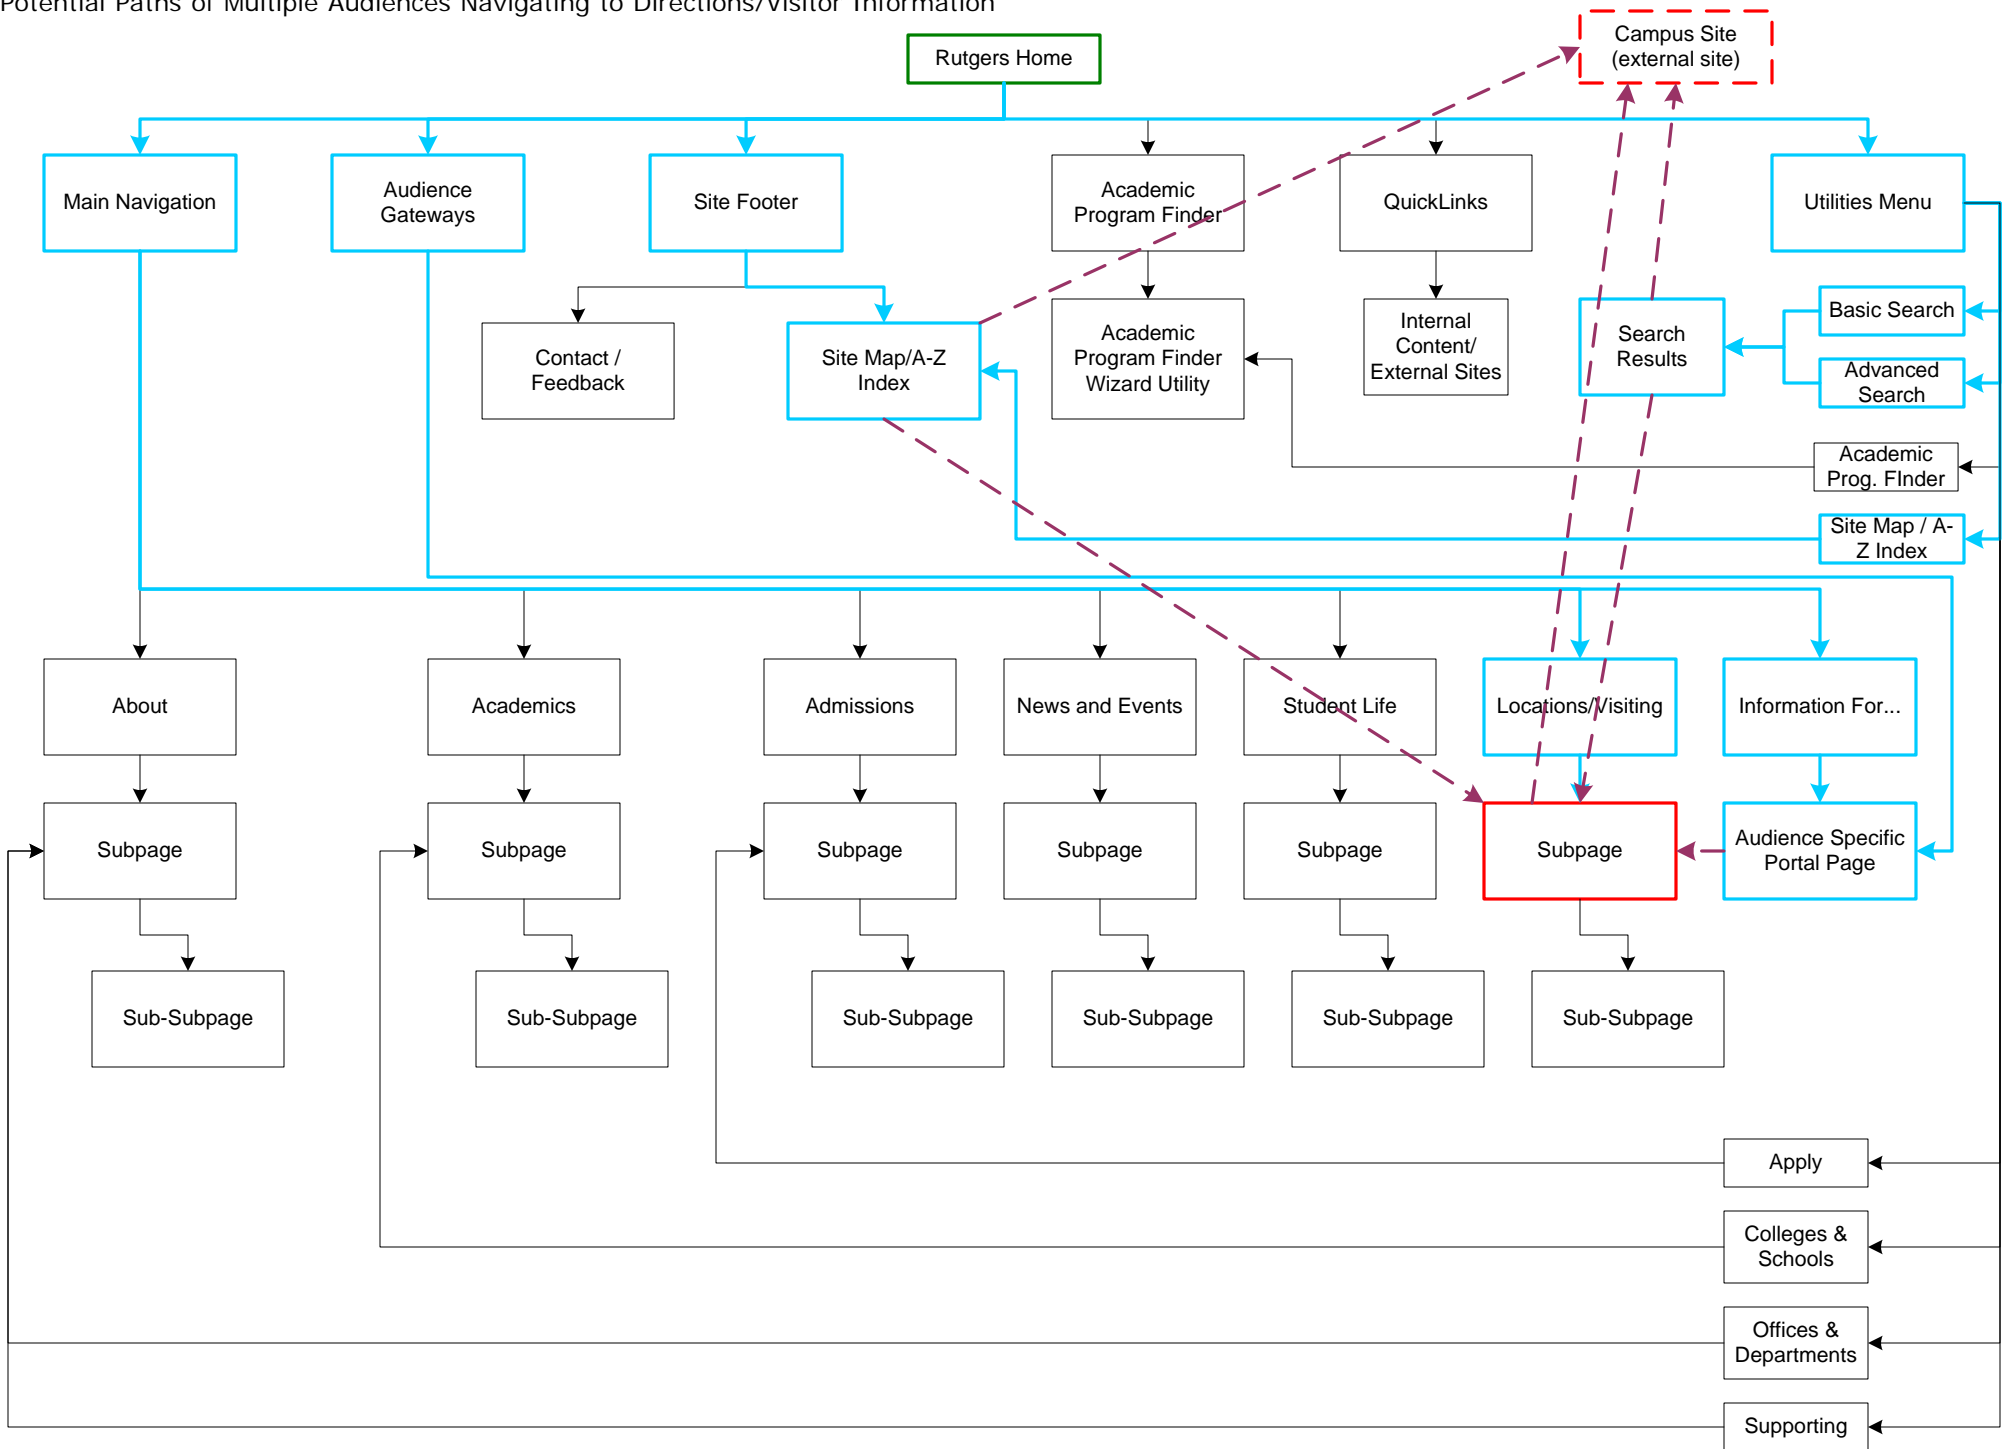

USER PATHS OF INTEREST

for

Rutgers Universitywide Core Site

by

Digital Wave Technologies

Key

	Site Structure
	Destination
	Navigation Paths
	Crosslink Potential

Potential Paths of a Current Student Navigating to myRutgers

Potential Paths of a Current Student Navigating to a Campus Page

Potential Paths of an Undergraduate Prospective Student Navigating to the Online Application

Potential Paths of an Undergraduate Prospective Student Navigating to a Major Page

Potential Paths of an Undergraduate Prospective Student Navigating to a School Page

Potential Paths of a Graduate Prospective Student Navigating to a School Site

Potential Paths of the General Public Navigating to New Jersey Information

Potential Paths of the Media Navigating to Media Resources

Potential Paths of Multiple Audiences Navigating to Directions/Visitor Information

Potential Paths of Multiple Audiences Navigating to Research