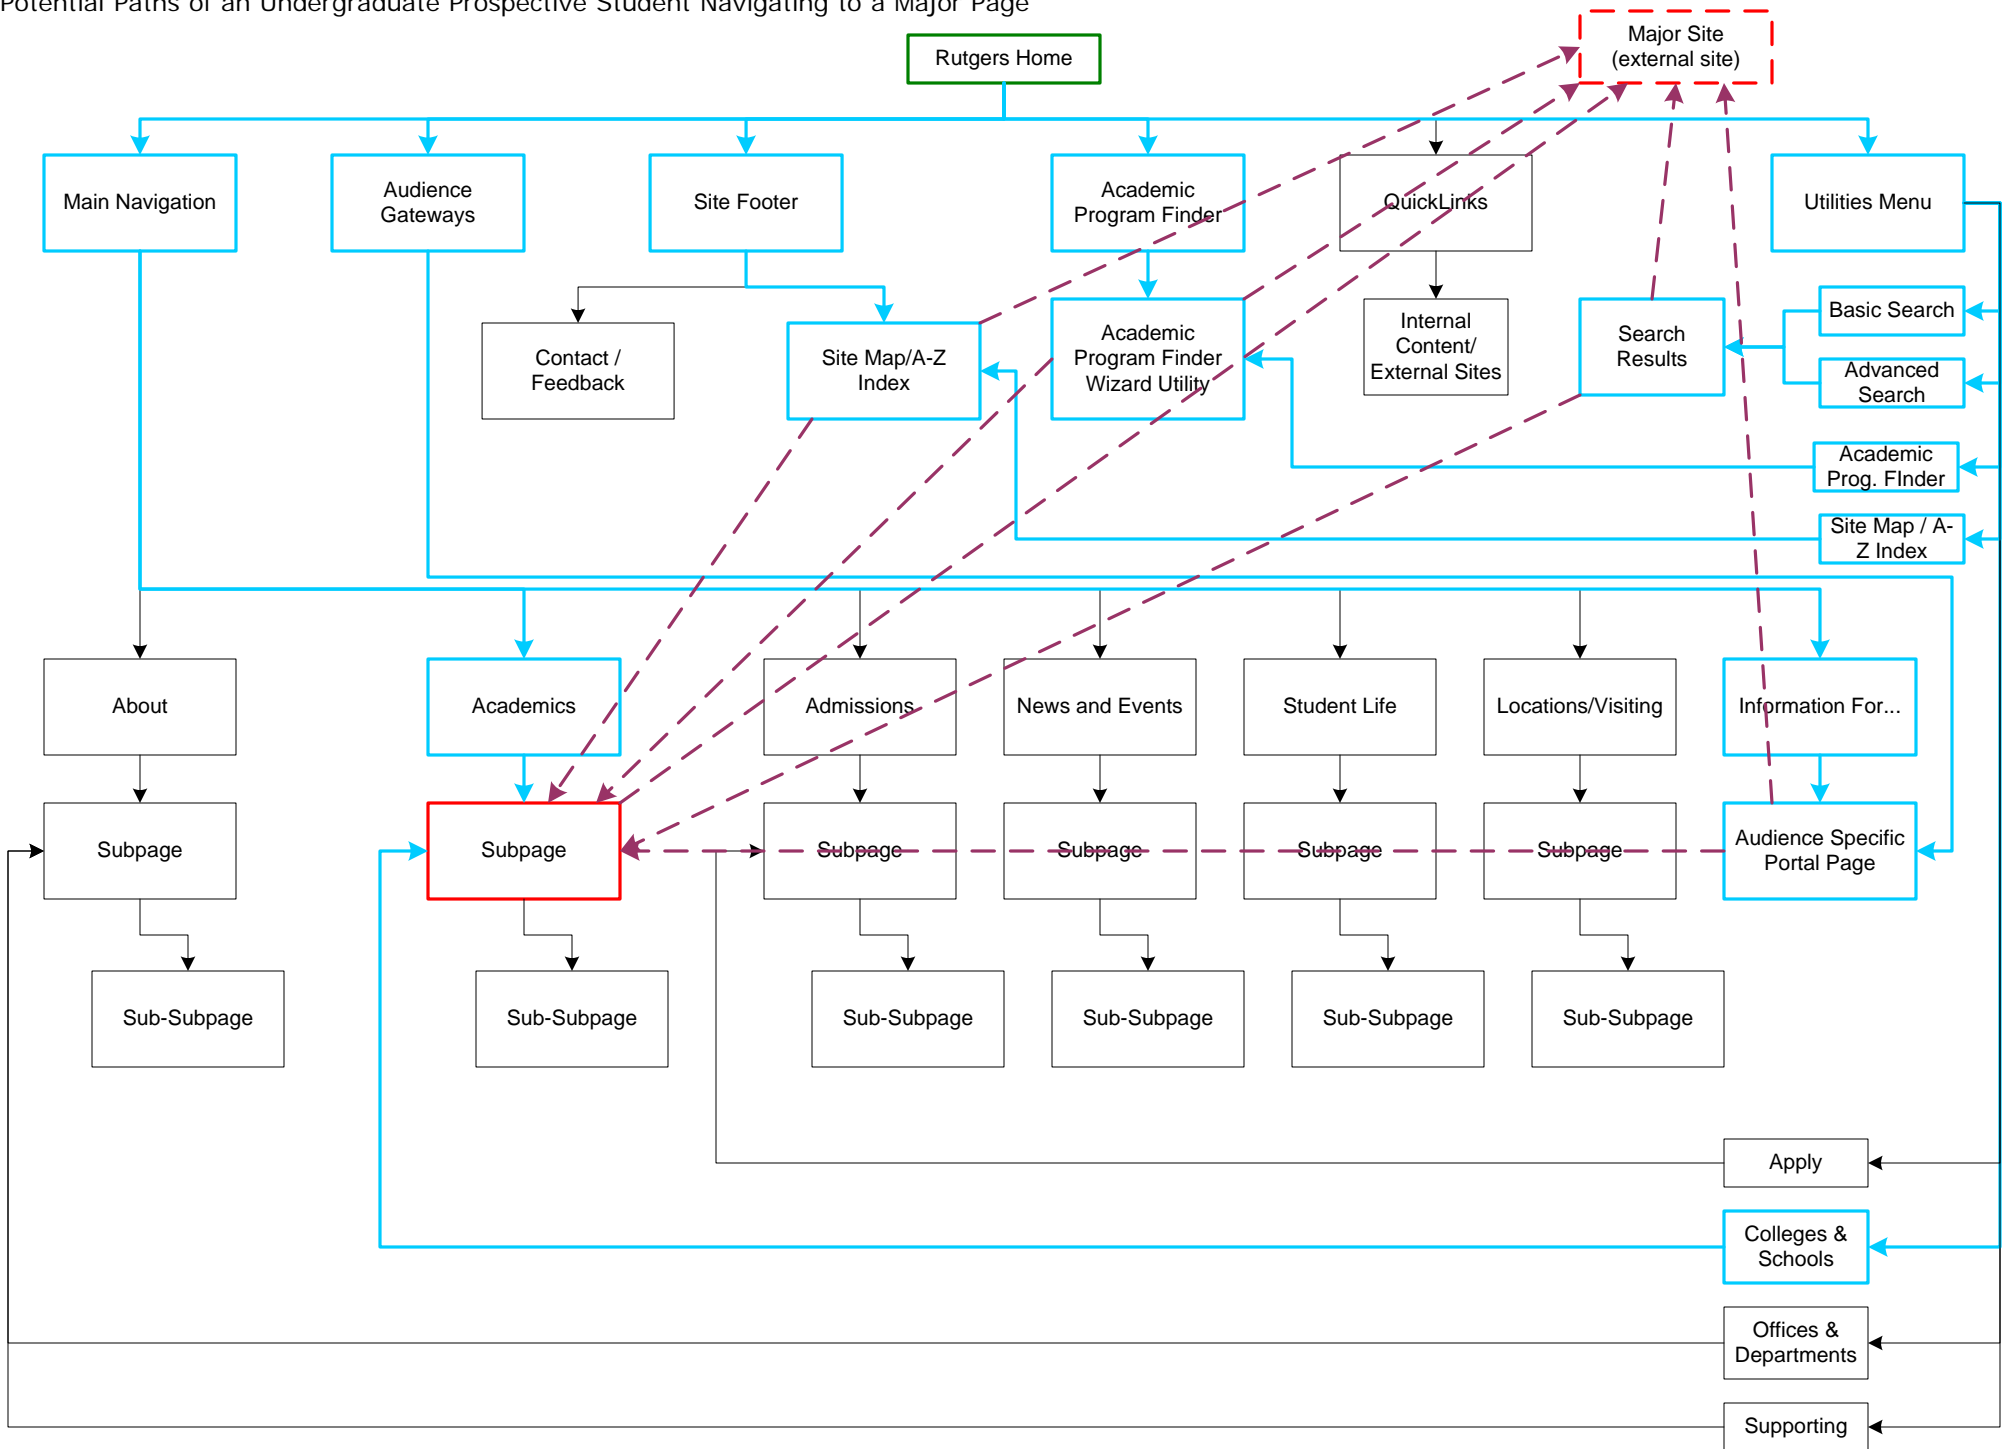

USER PATHS OF INTEREST

for

Rutgers Universitywide Core Site

by

Digital Wave Technologies

Key

	Site Structure
	Destination
	Navigation Paths
	Crosslink Potential

Potential Paths of a Current Student Navigating to myRutgers

Potential Paths of a Current Student Navigating to a Campus Page

Potential Paths of an Undergraduate Prospective Student Navigating to the Online Application

Potential Paths of an Undergraduate Prospective Student Navigating to a Major Page

Potential Paths of an Undergraduate Prospective Student Navigating to a School Page

Potential Paths of a Graduate Prospective Student Navigating to a School Site

Potential Paths of the General Public Navigating to New Jersey Information

Potential Paths of the Media Navigating to Media Resources

Potential Paths of Multiple Audiences Navigating to Directions/Visitor Information

Potential Paths of Multiple Audiences Navigating to Research