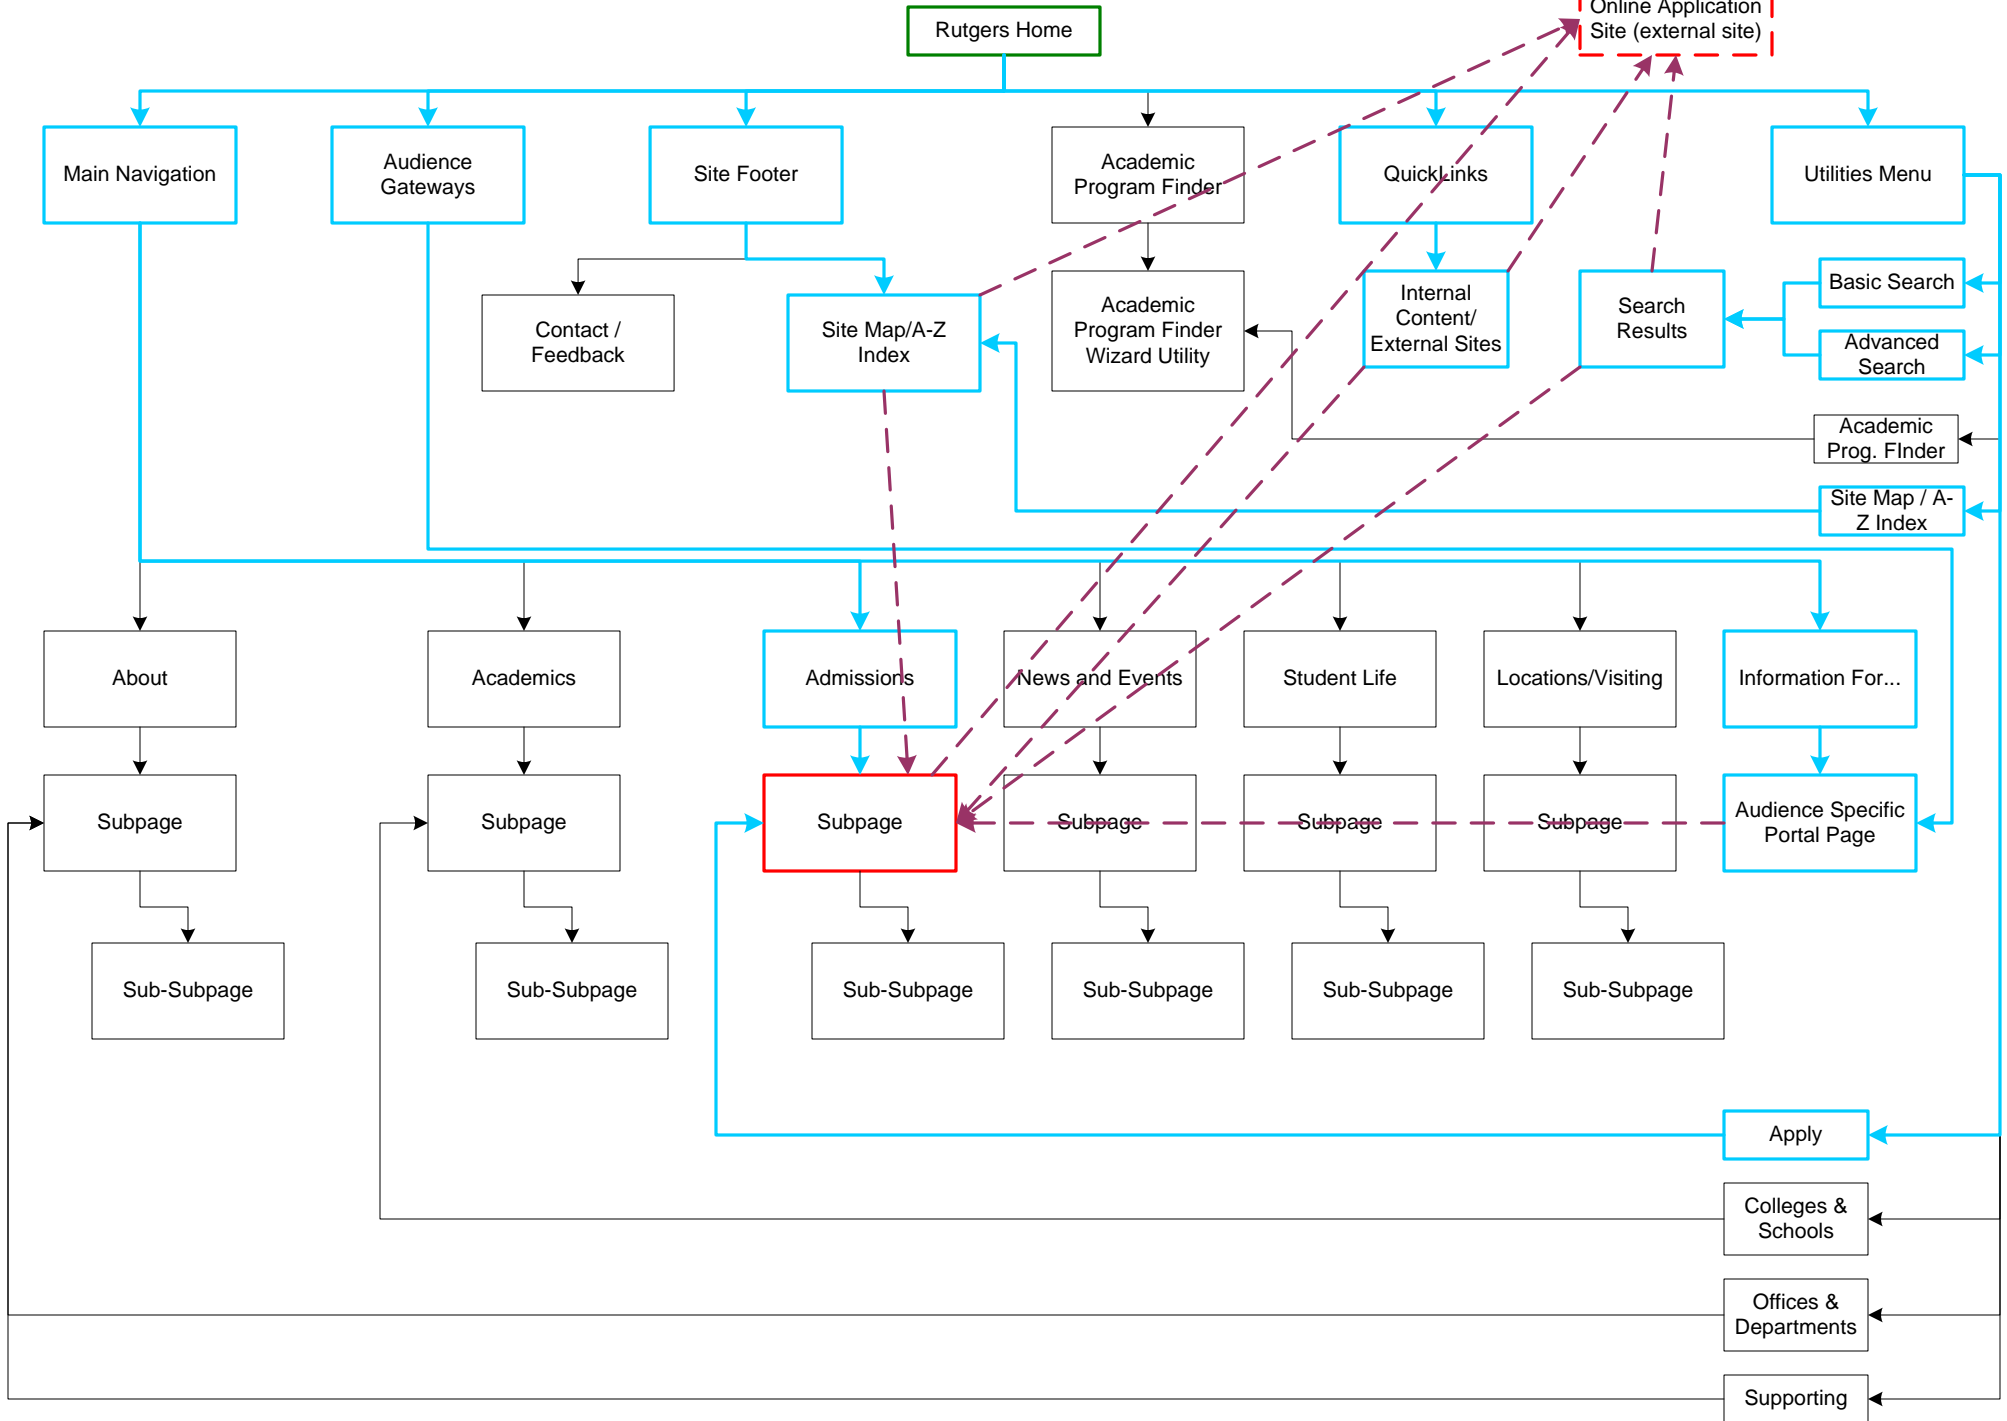

USER PATHS OF INTEREST

for

Rutgers Universitywide Core Site

by

Digital Wave Technologies

Key

	Site Structure
	Destination
	Navigation Paths
	Crosslink Potential

Potential Paths of a Current Student Navigating to myRutgers

Potential Paths of a Current Student Navigating to a Campus Page

Potential Paths of an Undergraduate Prospective Student Navigating to the Online Application

Potential Paths of an Undergraduate Prospective Student Navigating to a Major Page

Potential Paths of an Undergraduate Prospective Student Navigating to a School Page

Potential Paths of a Graduate Prospective Student Navigating to a School Site

Potential Paths of the General Public Navigating to New Jersey Information

Potential Paths of the Media Navigating to Media Resources

Potential Paths of Multiple Audiences Navigating to Directions/Visitor Information

Potential Paths of Multiple Audiences Navigating to Research