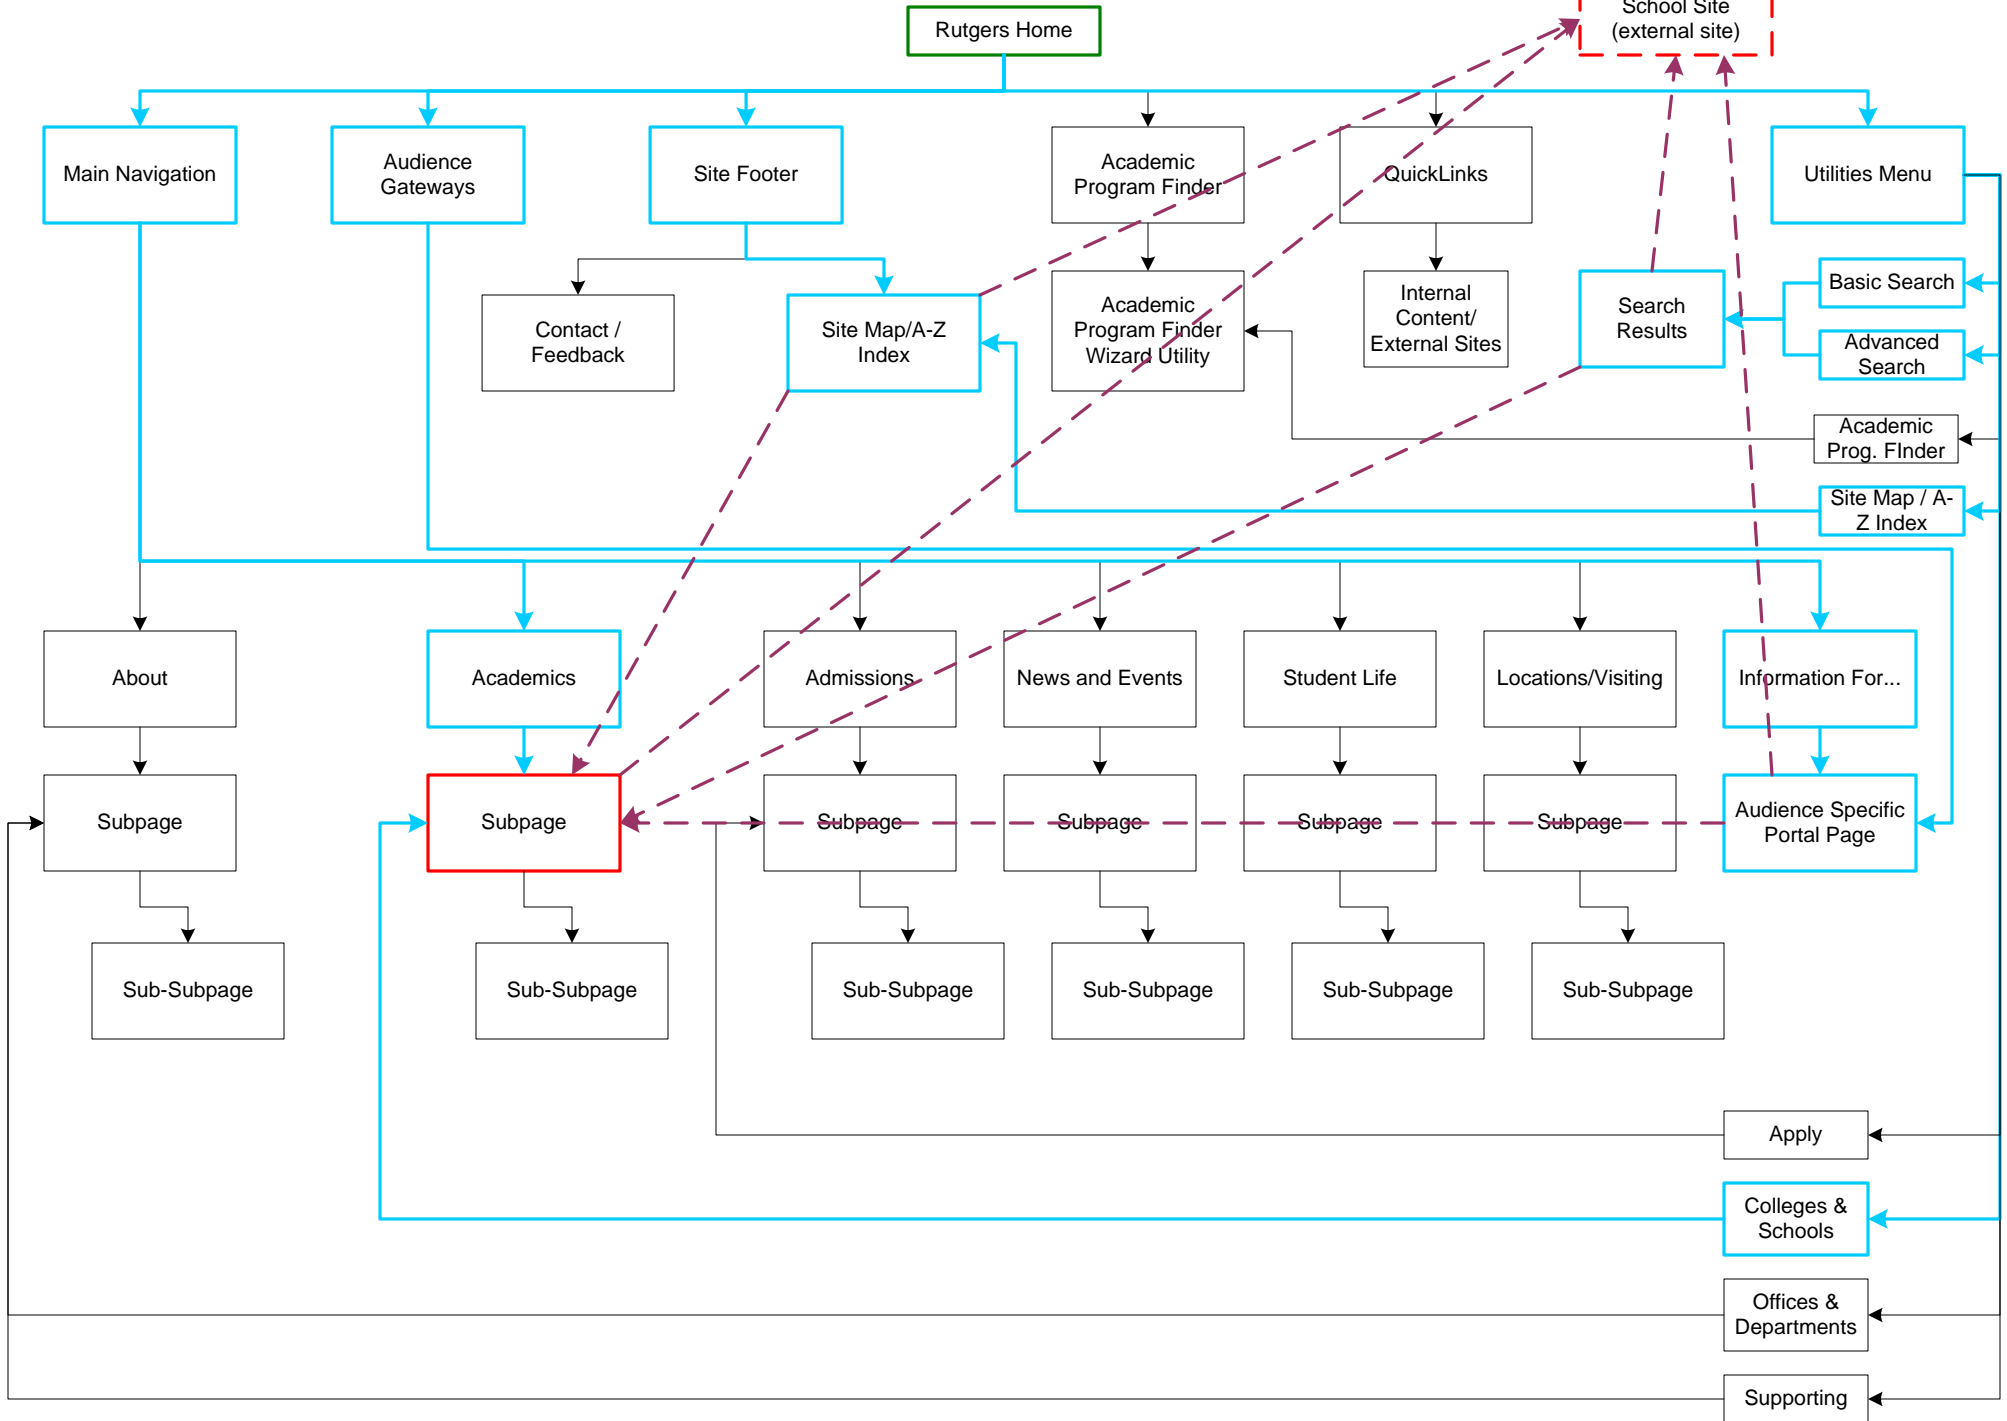

USER PATHS OF INTEREST

for

Rutgers Universitywide Core Site

by

Digital Wave Technologies

Key

	Site Structure
	Destination
	Navigation Paths
	Crosslink Potential

Potential Paths of a Current Student Navigating to myRutgers

Potential Paths of a Current Student Navigating to a Campus Page

Potential Paths of an Undergraduate Prospective Student Navigating to the Online Application

Potential Paths of an Undergraduate Prospective Student Navigating to a Major Page

Potential Paths of an Undergraduate Prospective Student Navigating to a School Page

Potential Paths of a Graduate Prospective Student Navigating to a School Site

Potential Paths of the General Public Navigating to New Jersey Information

Potential Paths of the Media Navigating to Media Resources

Potential Paths of Multiple Audiences Navigating to Directions/Visitor Information

Potential Paths of Multiple Audiences Navigating to Research