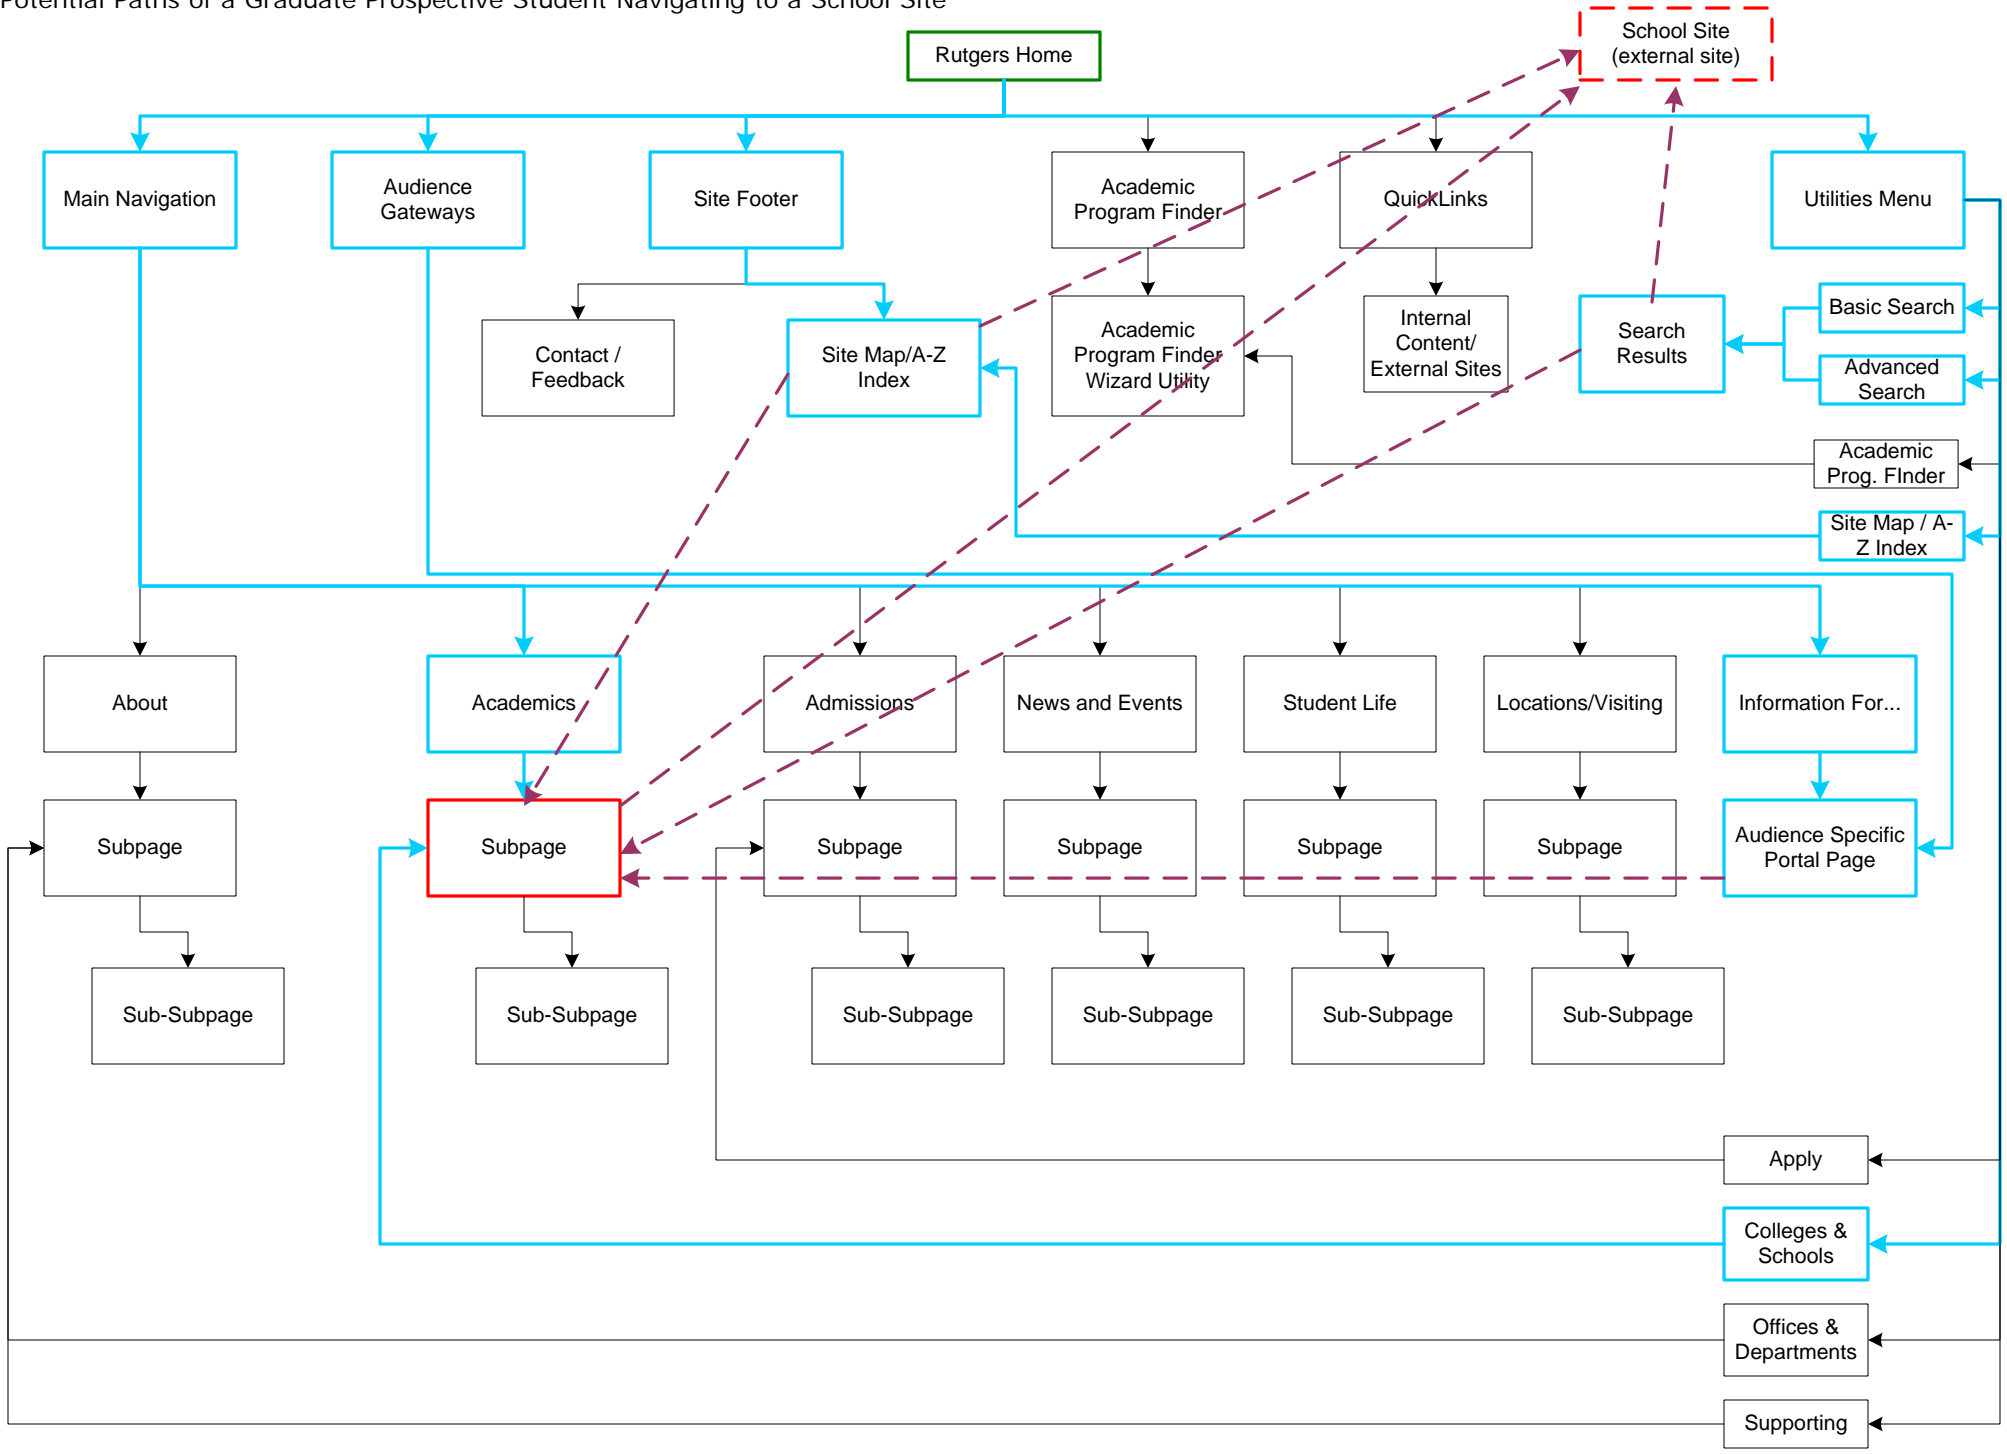

USER PATHS OF INTEREST

for

Rutgers Universitywide Core Site

by

Digital Wave Technologies

Key

	Site Structure
	Destination
	Navigation Paths
	Crosslink Potential

Potential Paths of a Current Student Navigating to myRutgers

Potential Paths of a Current Student Navigating to a Campus Page

Potential Paths of an Undergraduate Prospective Student Navigating to the Online Application

Potential Paths of an Undergraduate Prospective Student Navigating to a Major Page

Potential Paths of an Undergraduate Prospective Student Navigating to a School Page

Potential Paths of a Graduate Prospective Student Navigating to a School Site

Potential Paths of the General Public Navigating to New Jersey Information

Potential Paths of the Media Navigating to Media Resources

Potential Paths of Multiple Audiences Navigating to Directions/Visitor Information

Potential Paths of Multiple Audiences Navigating to Research