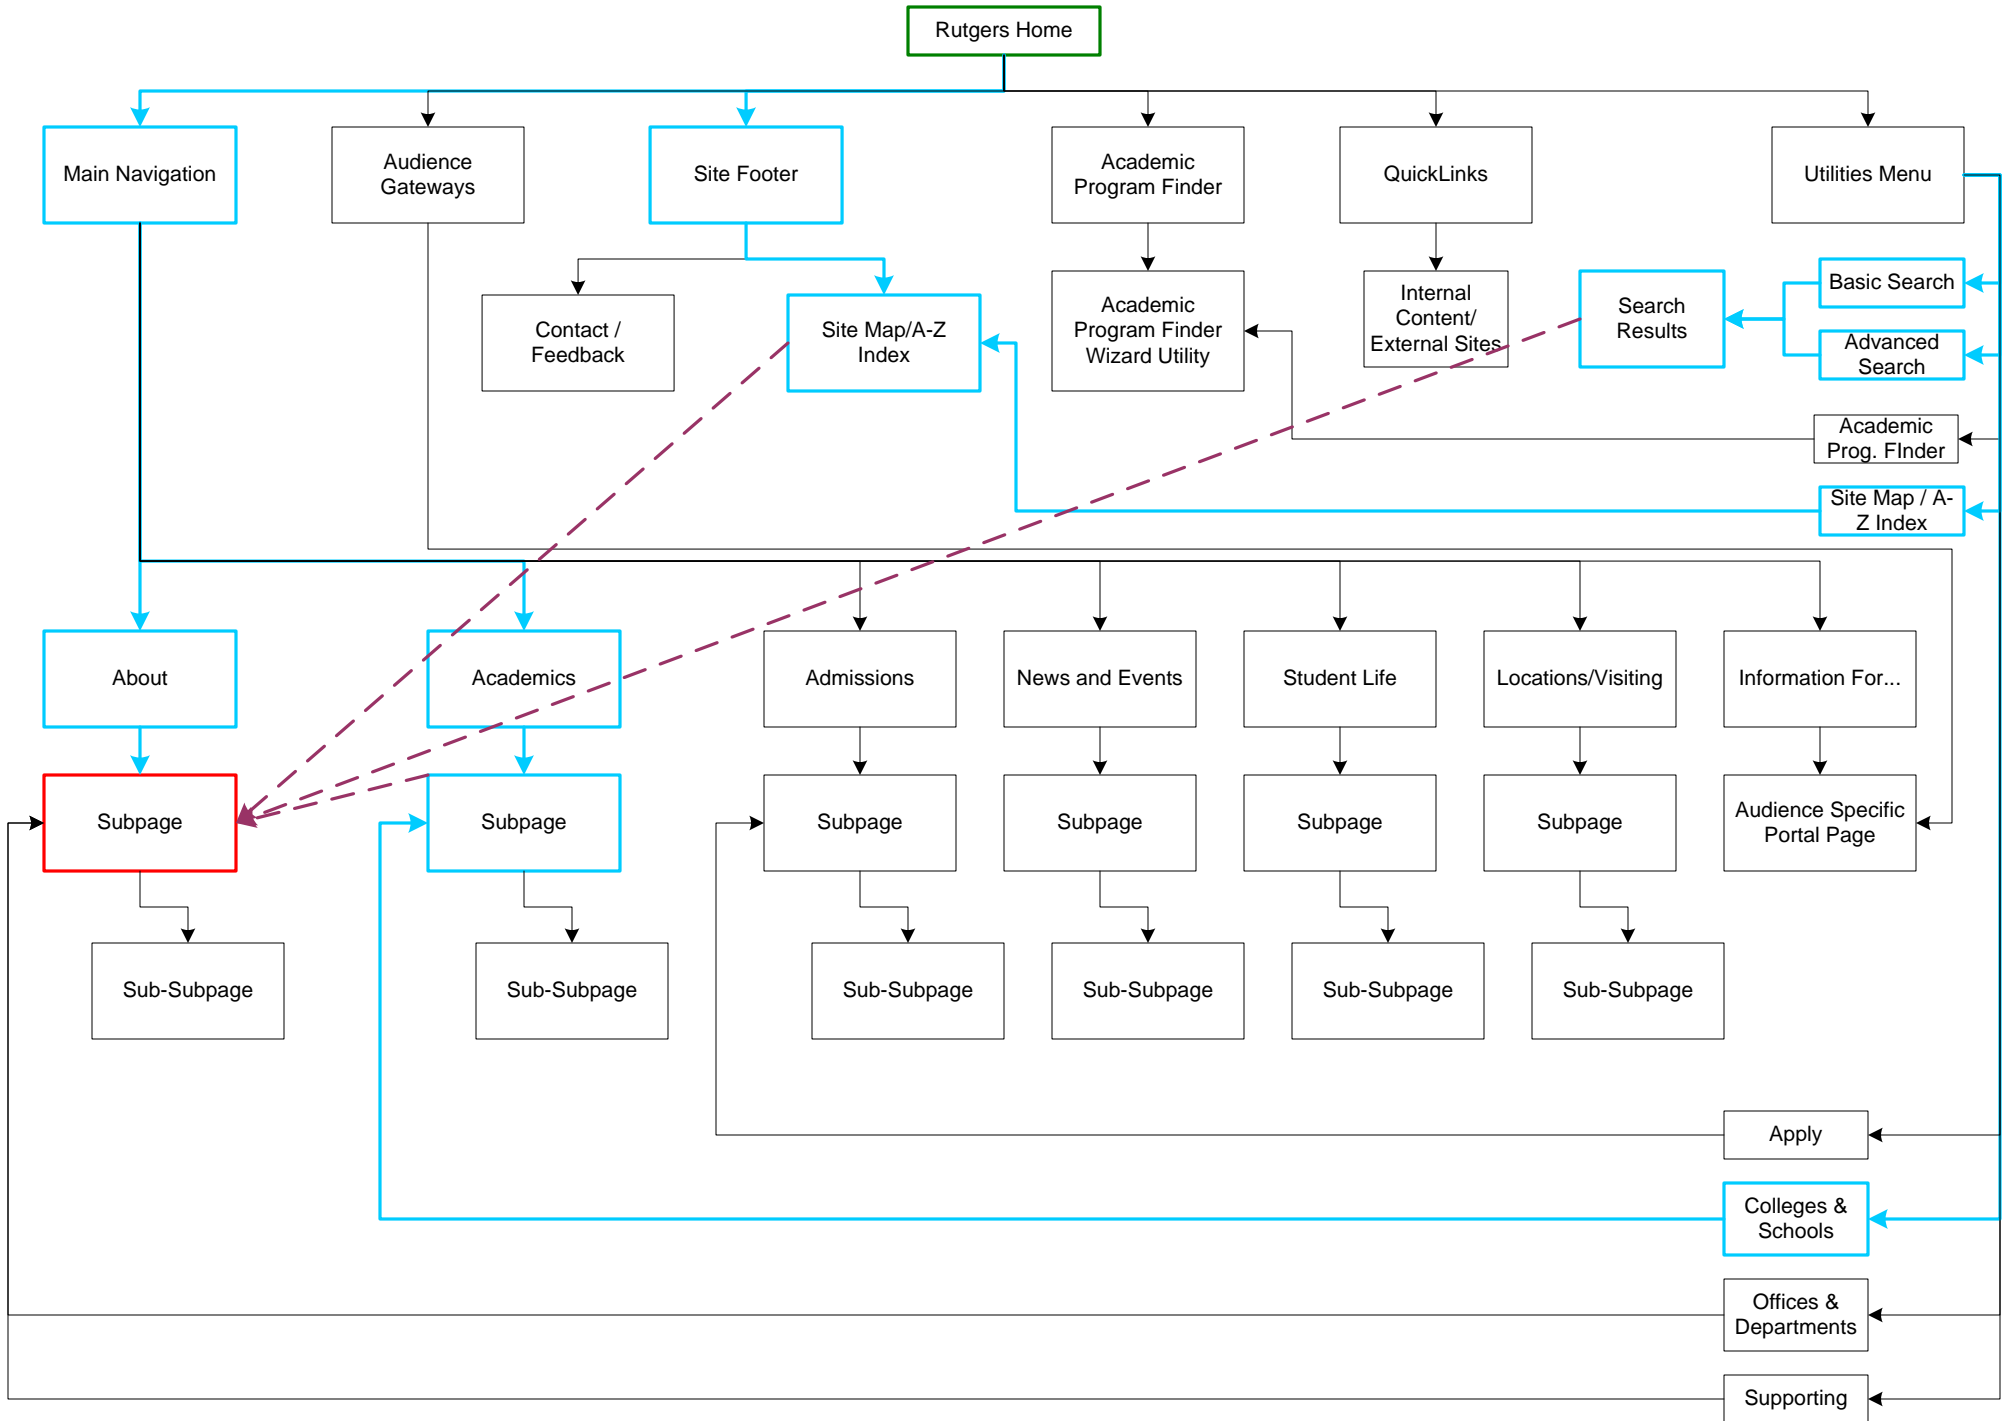

USER PATHS OF INTEREST

for

Rutgers Universitywide Core Site

by

Digital Wave Technologies

Key

	Site Structure
	Destination
	Navigation Paths
	Crosslink Potential

Potential Paths of a Current Student Navigating to myRutgers

Potential Paths of a Current Student Navigating to a Campus Page

Potential Paths of an Undergraduate Prospective Student Navigating to the Online Application

Potential Paths of an Undergraduate Prospective Student Navigating to a Major Page

Potential Paths of an Undergraduate Prospective Student Navigating to a School Page

Potential Paths of a Graduate Prospective Student Navigating to a School Site

Potential Paths of the General Public Navigating to New Jersey Information

Potential Paths of the Media Navigating to Media Resources

Potential Paths of Multiple Audiences Navigating to Directions/Visitor Information

Potential Paths of Multiple Audiences Navigating to Research