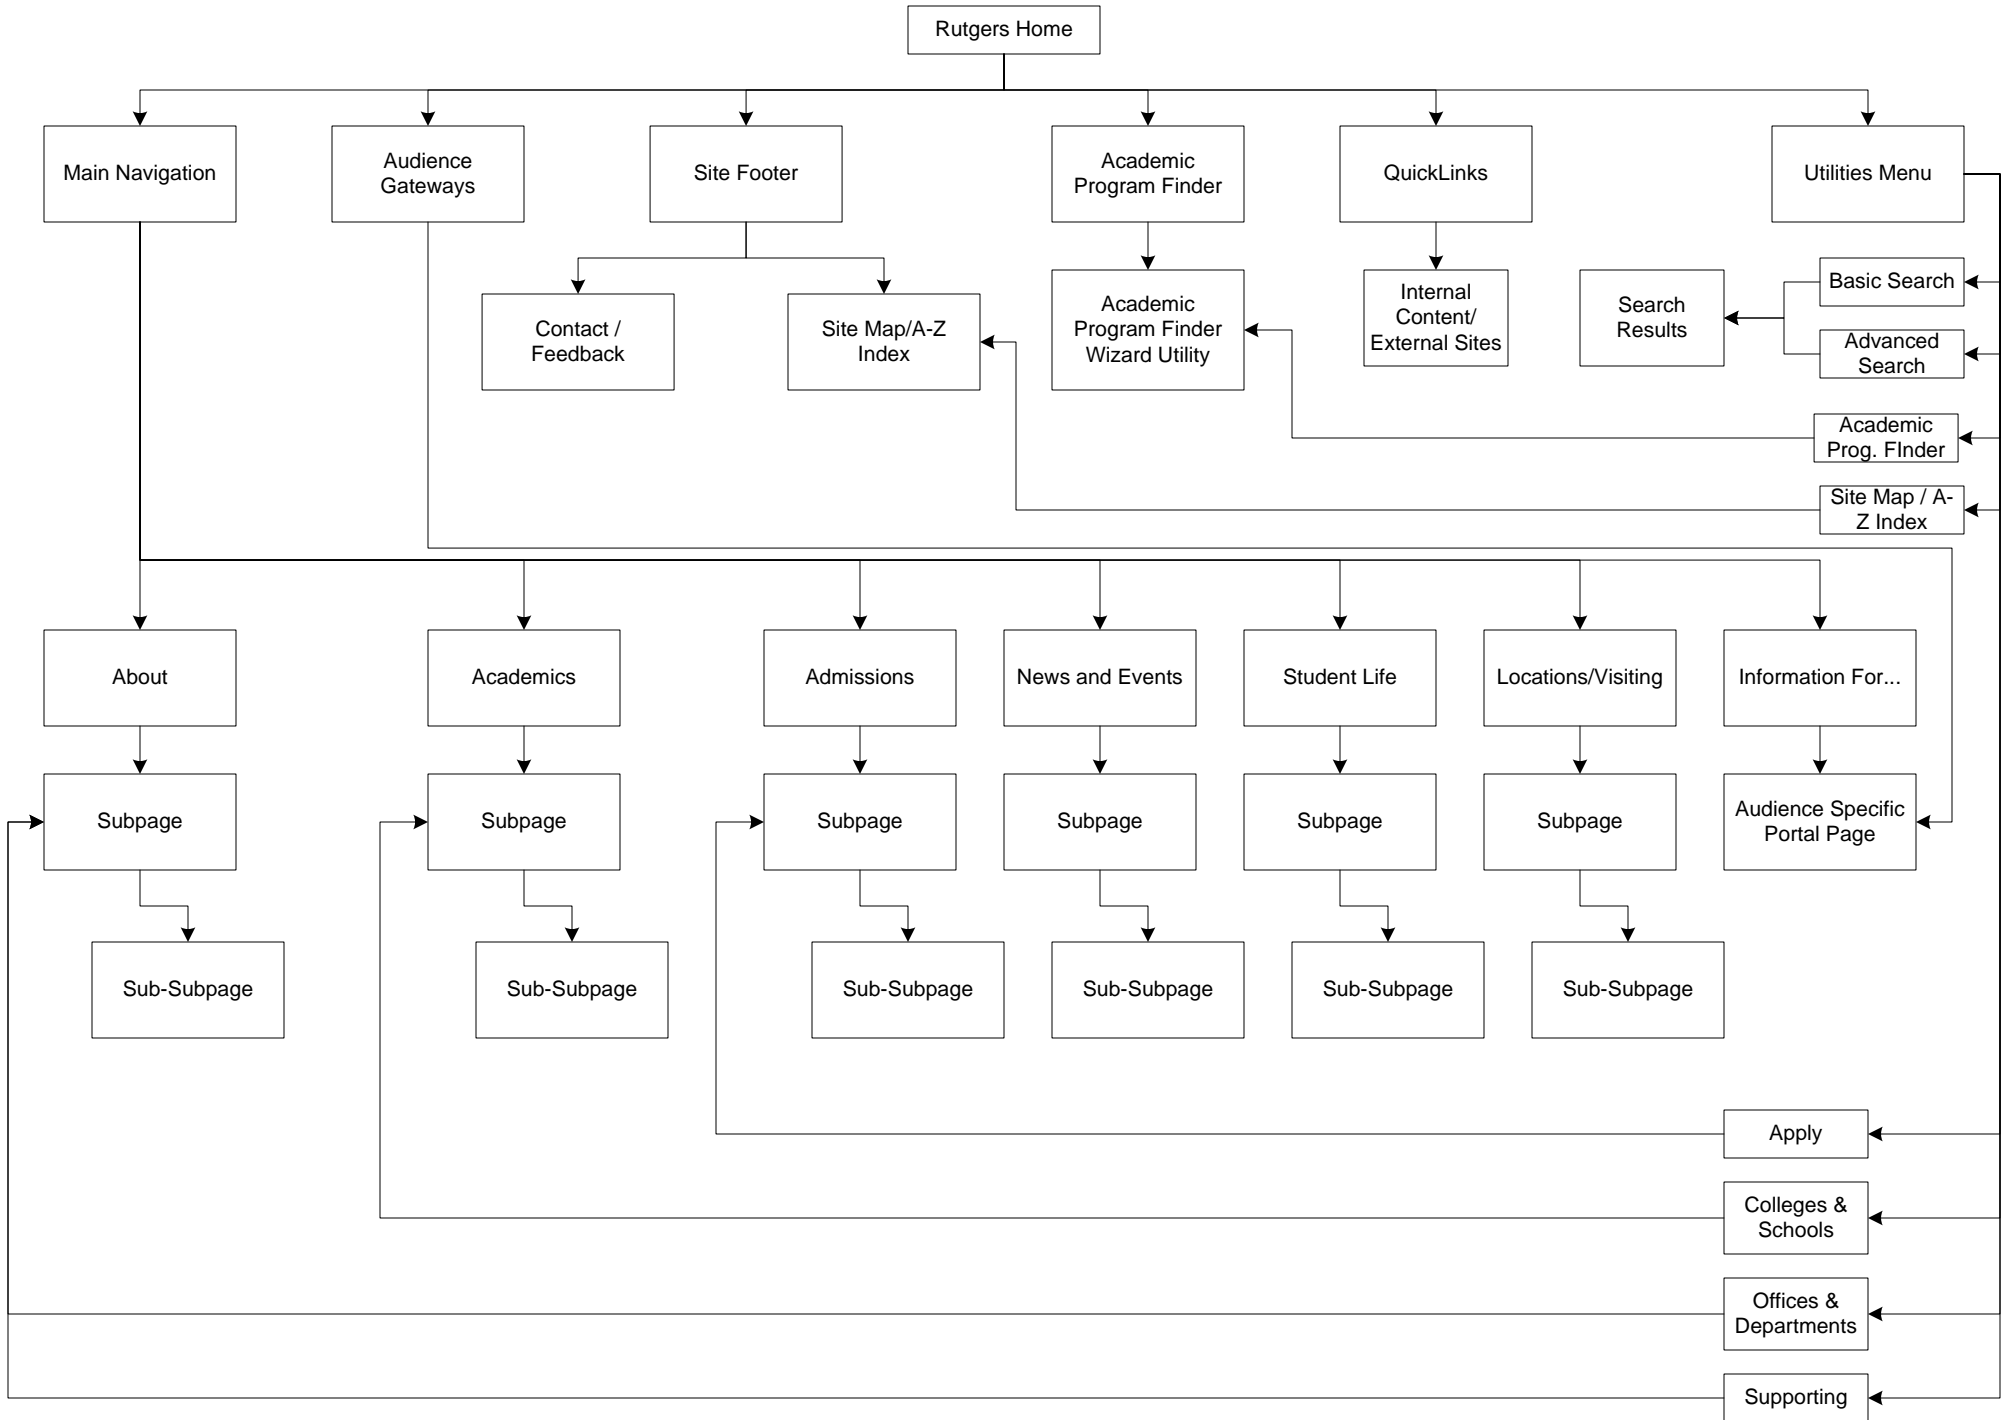

USER PATHS OF INTEREST

for

Rutgers Universitywide Core Site

by

Digital Wave Technologies

Key

	Site Structure
	Destination
	Navigation Paths
	Crosslink Potential

Potential Paths of a Current Student Navigating to myRutgers

Potential Paths of a Current Student Navigating to a Campus Page

Potential Paths of an Undergraduate Prospective Student Navigating to the Online Application

Potential Paths of an Undergraduate Prospective Student Navigating to a Major Page

Potential Paths of an Undergraduate Prospective Student Navigating to a School Page

Potential Paths of a Graduate Prospective Student Navigating to a School Site

Potential Paths of the General Public Navigating to New Jersey Information

Potential Paths of the Media Navigating to Media Resources

Potential Paths of Multiple Audiences Navigating to Directions/Visitor Information

Potential Paths of Multiple Audiences Navigating to Research