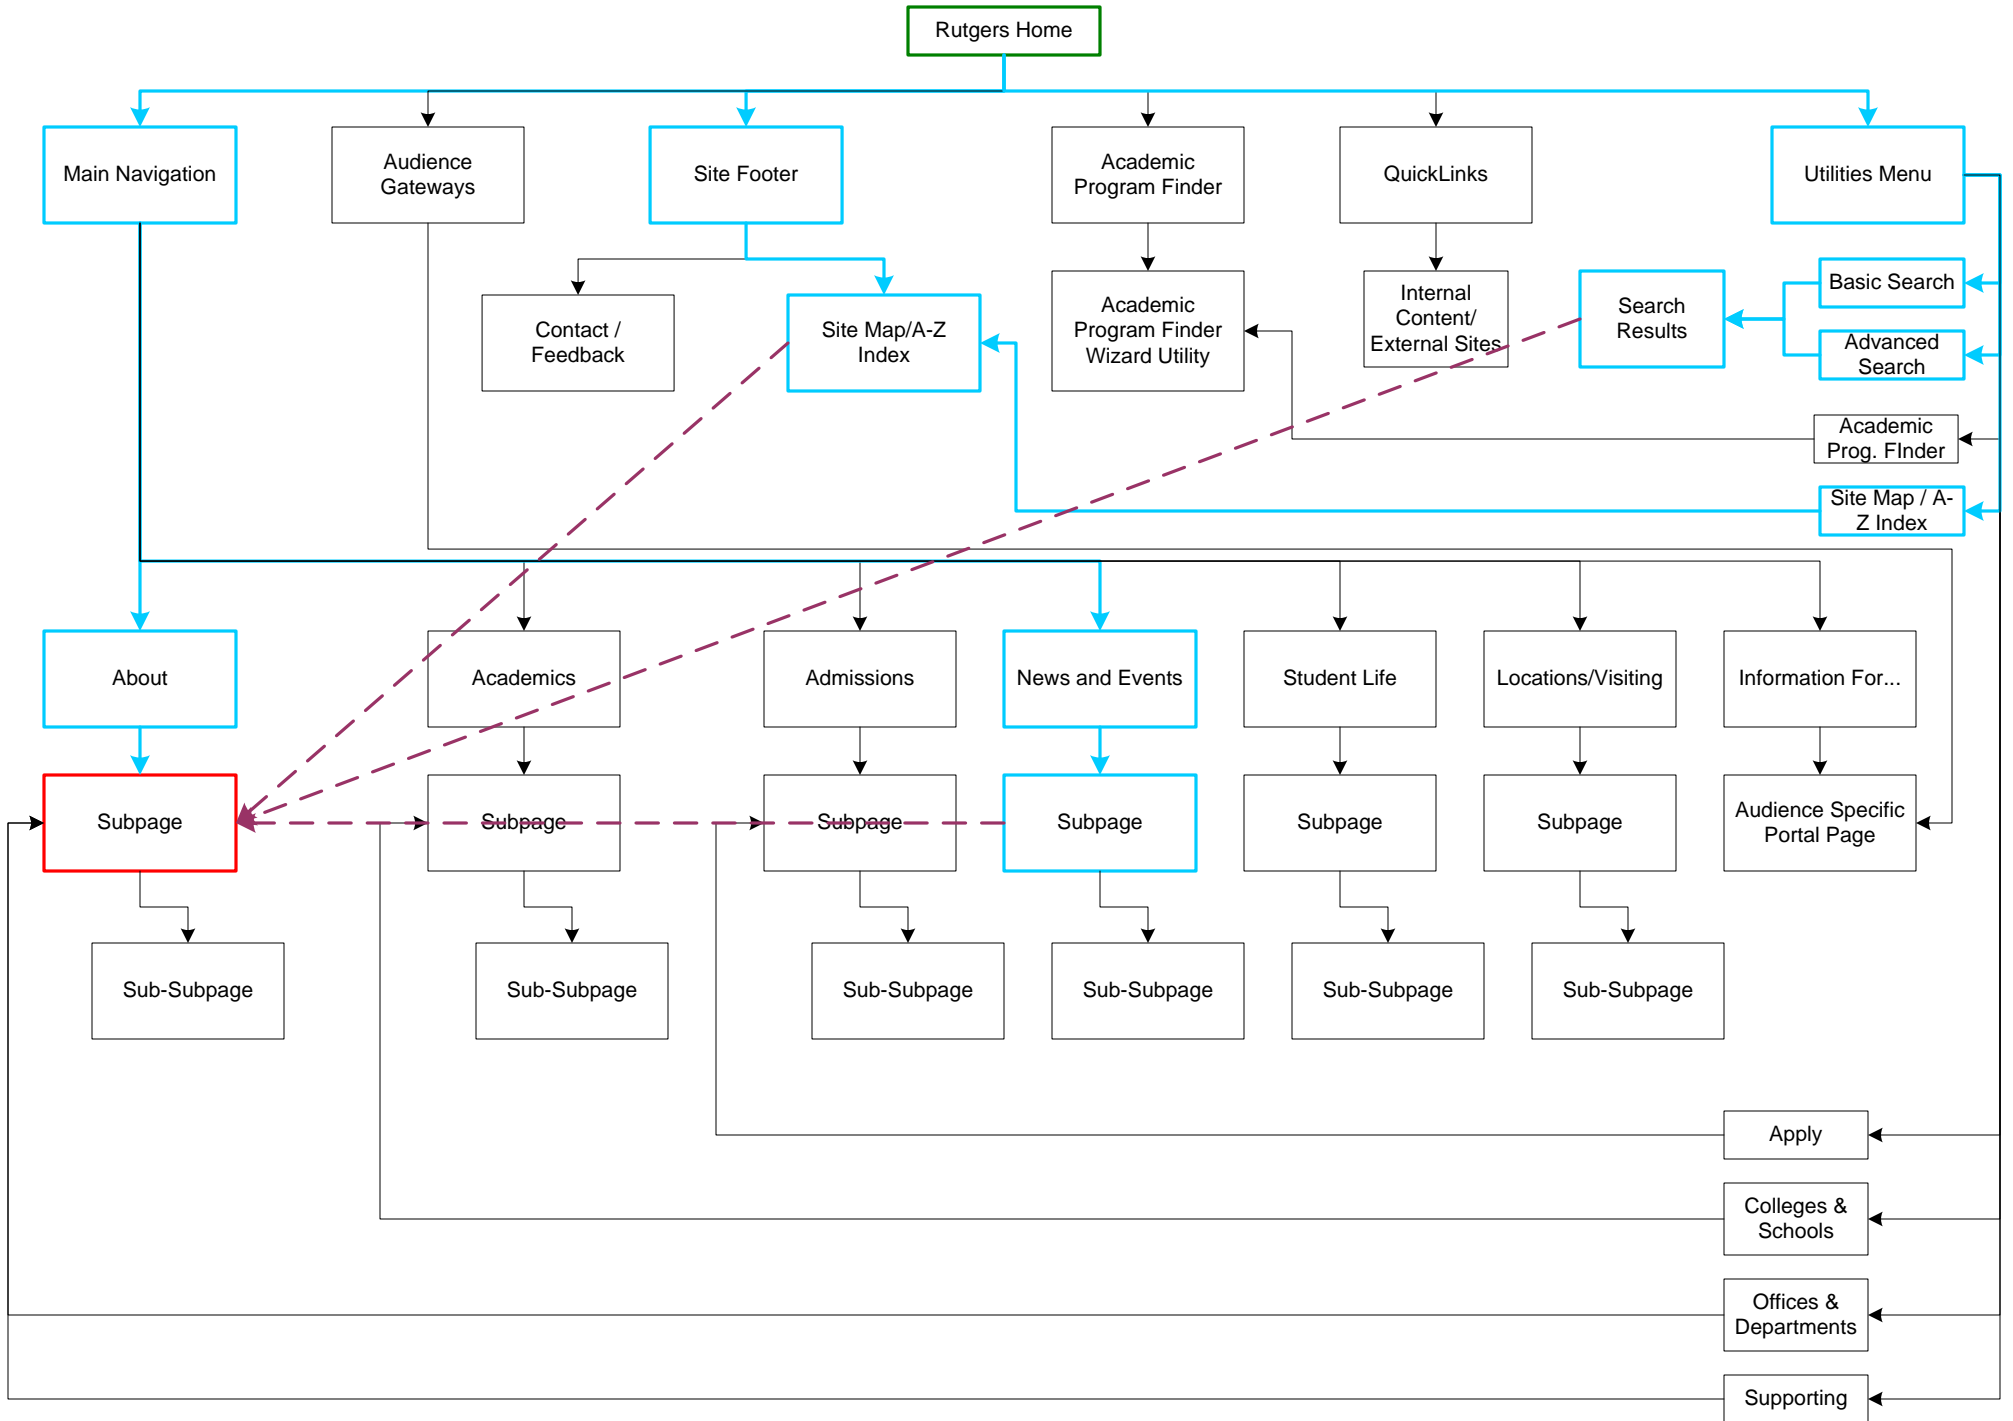

USER PATHS OF INTEREST

for

Rutgers Universitywide Core Site

by

Digital Wave Technologies

Key

	Site Structure
	Destination
	Navigation Paths
	Crosslink Potential

Potential Paths of a Current Student Navigating to myRutgers

Potential Paths of a Current Student Navigating to a Campus Page

Potential Paths of an Undergraduate Prospective Student Navigating to the Online Application

Potential Paths of an Undergraduate Prospective Student Navigating to a Major Page

Potential Paths of an Undergraduate Prospective Student Navigating to a School Page

Potential Paths of a Graduate Prospective Student Navigating to a School Site

Potential Paths of the General Public Navigating to New Jersey Information

Potential Paths of the Media Navigating to Media Resources

Potential Paths of Multiple Audiences Navigating to Directions/Visitor Information

Potential Paths of Multiple Audiences Navigating to Research